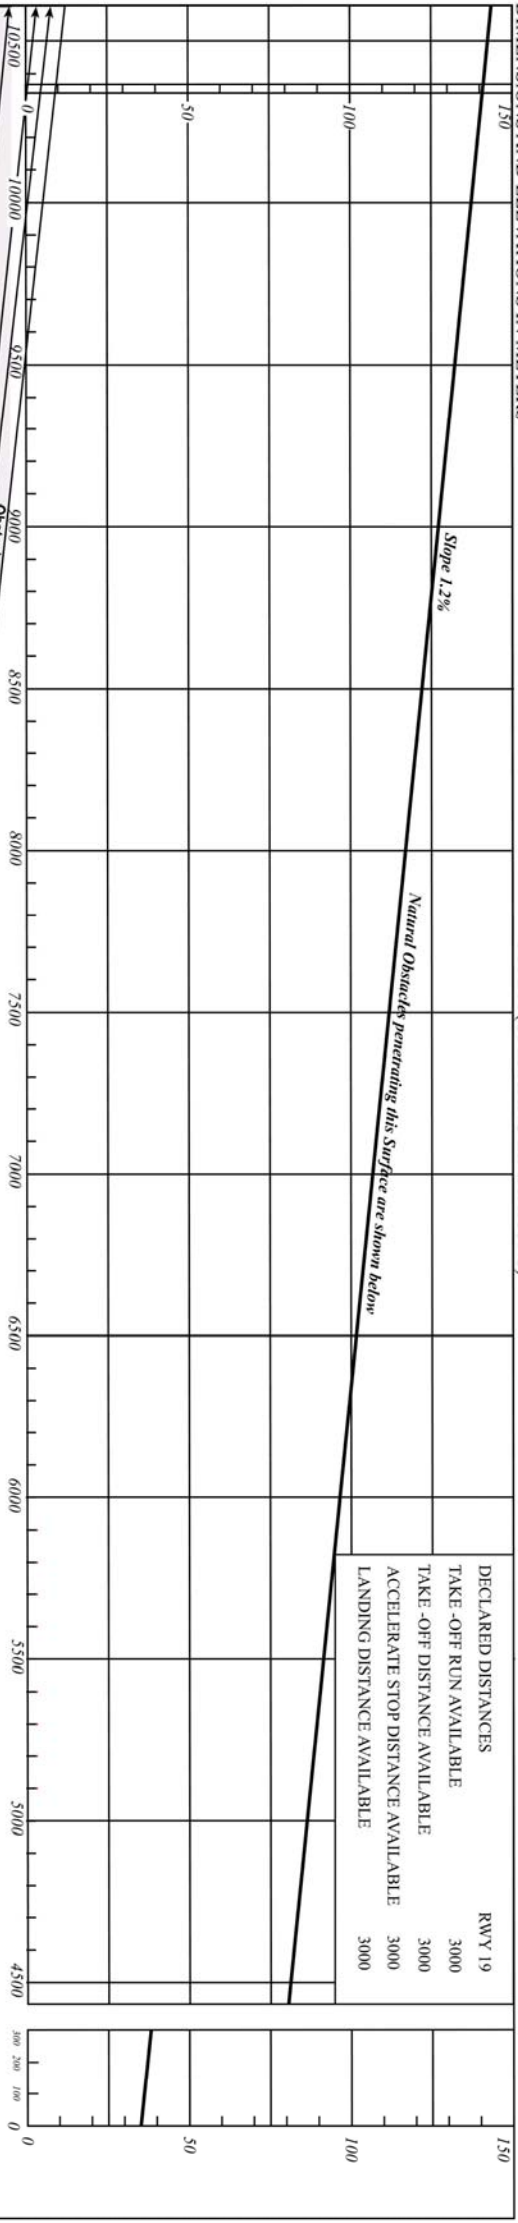

# AERODROME OBSTACLE CHART - ICAO

TYPE A (OPERATING LIMITATIONS)

AQABA/King Hussein

**LEGEND**

- IDENTIFICATION NUMBER .....
- MOSQUE .....
- TREE OF SHRUB .....
- BUILDING OF LARGE STRUCTURE .....
- TERRAIN PENETRATING OBSTACLE PLANE .....
- POLE, TOWER, SPIRE, ANTENNA ETC .....

**AMENDMENT RECORD**

NO.	DATE	ENTERED BY